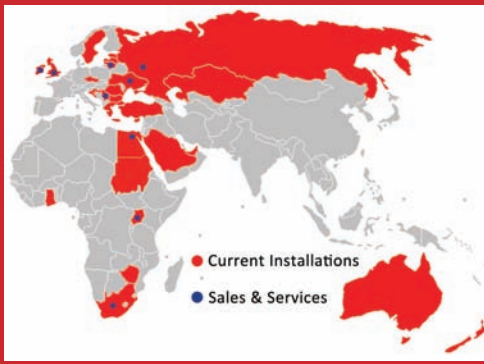

Perry Facts 2021

**Over 70
Employees
in 8 Different
Countries**

**Over £1m of
Stock at the
UK Factory**

**5 Engineers
for Perry
Customer
Service &
Support**

**Over 21,000
Machines Sold
Worldwide**

**7,000m
of Conveyor
& Elevator
Belting used
Annually**